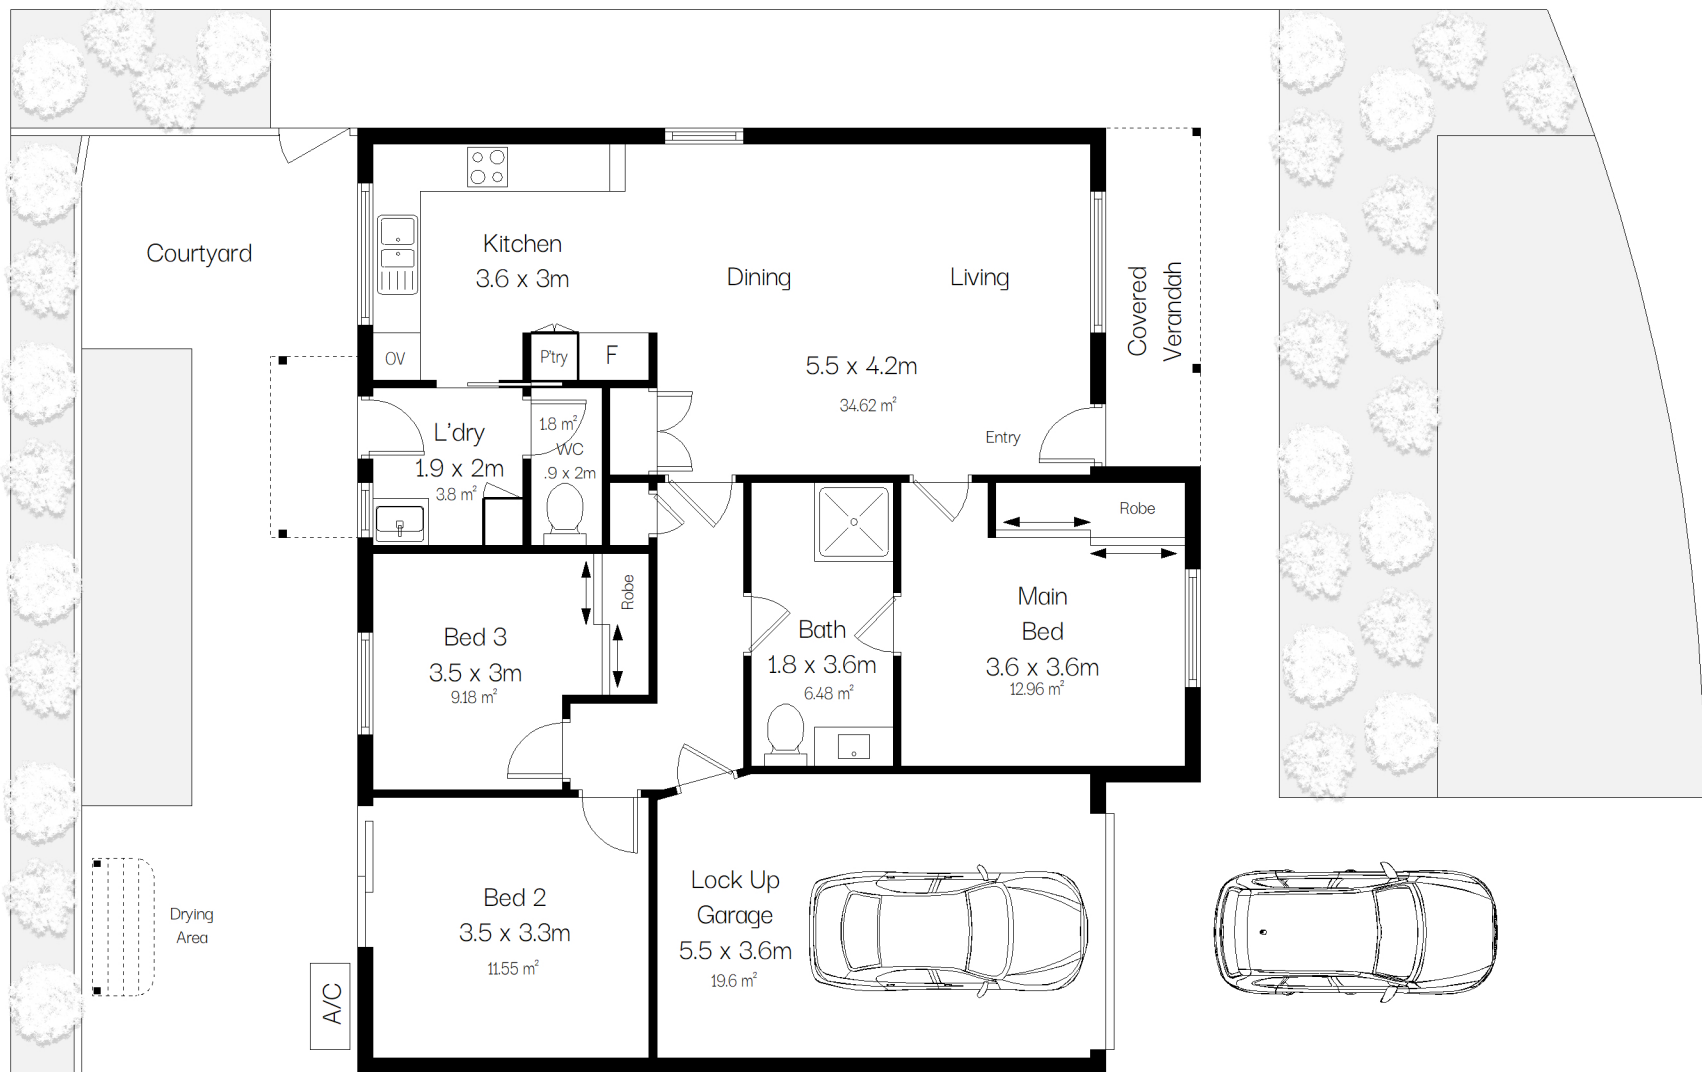

Hope Valley

Retirement Living Units

Hope Valley - 2 Bedroom + Carport (Sample only)

2 1 1

Hope Valley - 2 Bedroom (Sample only)

Scale in metres. Indicative only. Dimensions are approximate. All information contained herein is gathered from sources we believe to be reliable. However we cannot guarantee its accuracy and interested persons should rely on their own enquiries.

2 1 0

FLOOR PLAN
ON DEMAND

Hope Valley - 3 Bedroom + Garage
(Sample only)

Scale in metres. Indicative only. Dimensions are approximate. All information contained herein is gathered from sources we believe to be reliable. However we cannot guarantee its accuracy and interested persons should rely on their own enquiries.