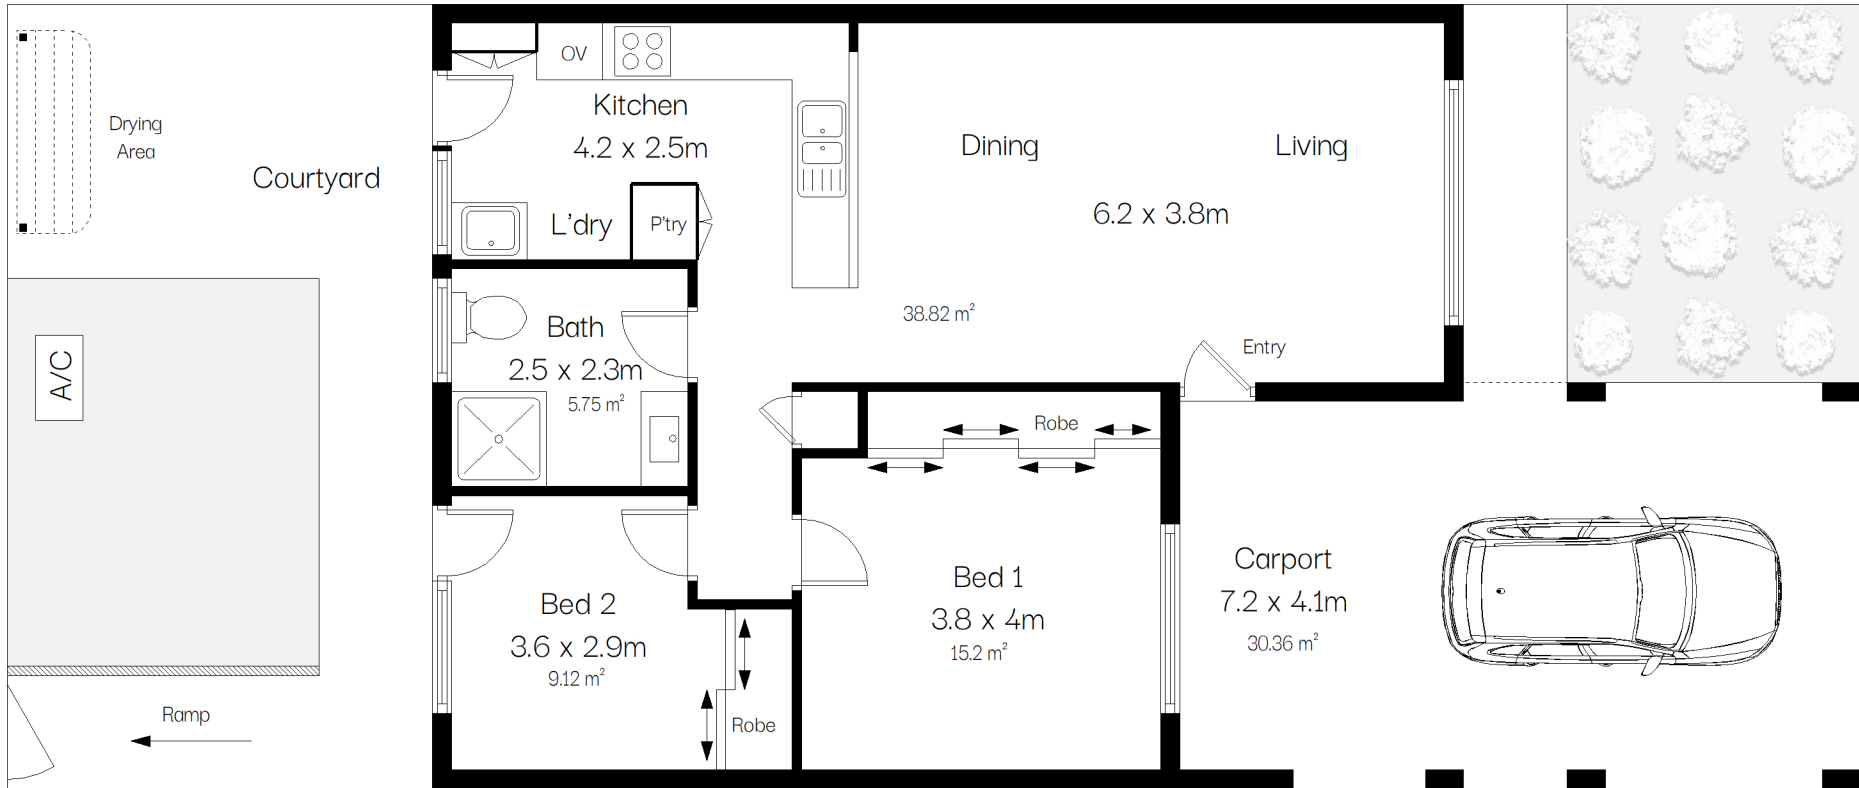

Hope Valley

Retirement Living Units

Hope Valley - 2 Bedroom + Carport (Sample only)

2 1 1

Hope Valley - 2 Bedroom (Sample only)

Scale in metres. Indicative only. Dimensions are approximate. All information contained herein is gathered from sources we believe to be reliable. However we cannot guarantee its accuracy and interested persons should rely on their own enquiries.

2 1 0

FLOOR PLAN
ON DEMAND

Hope Valley - 3 Bedroom + Garage
(Sample only)

Scale in metres. Indicative only. Dimensions are approximate. All information contained herein is gathered from sources we believe to be reliable. However we cannot guarantee its accuracy and interested persons should rely on their own enquiries.