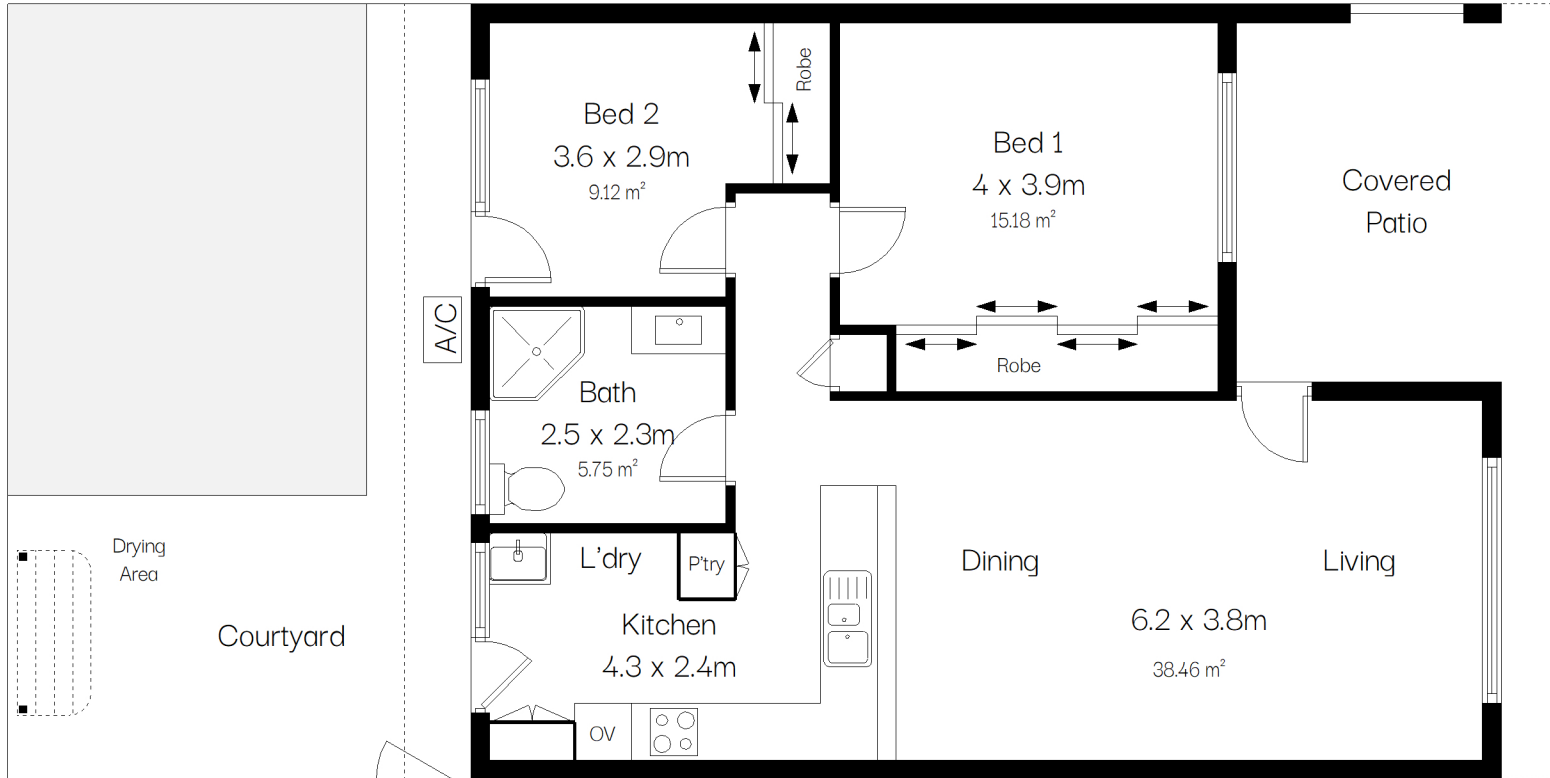

Hope Valley

Retirement Living Units

Hope Valley - 2 Bedroom + Carport (Sample only)

2 1 1

Hope Valley - 2 Bedroom (Sample only)

Scale in metres. Indicative only. Dimensions are approximate. All information contained herein is gathered from sources we believe to be reliable. However we cannot guarantee its accuracy and interested persons should rely on their own enquiries.

2 1 0

FLOOR PLAN
ON DEMAND

Hope Valley - 3 Bedroom + Garage
(Sample only)

Scale in metres. Indicative only. Dimensions are approximate. All information contained herein is gathered from sources we believe to be reliable. However we cannot guarantee its accuracy and interested persons should rely on their own enquiries.