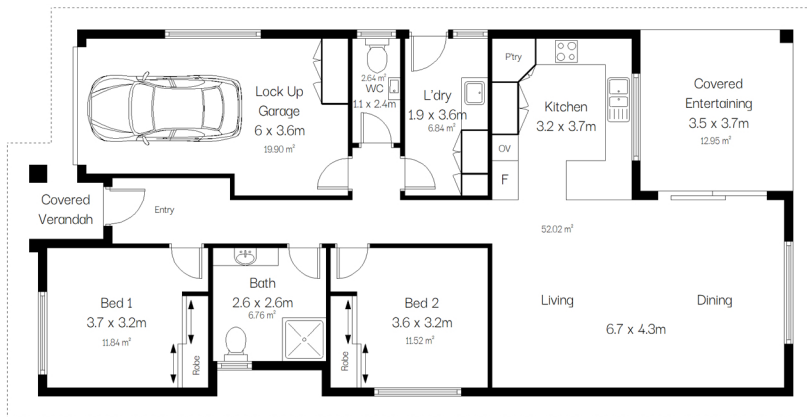

SITE PLAN (NOT TO SCALE)

Para Vista - 2 Bedroom + Garage
(Sample only)