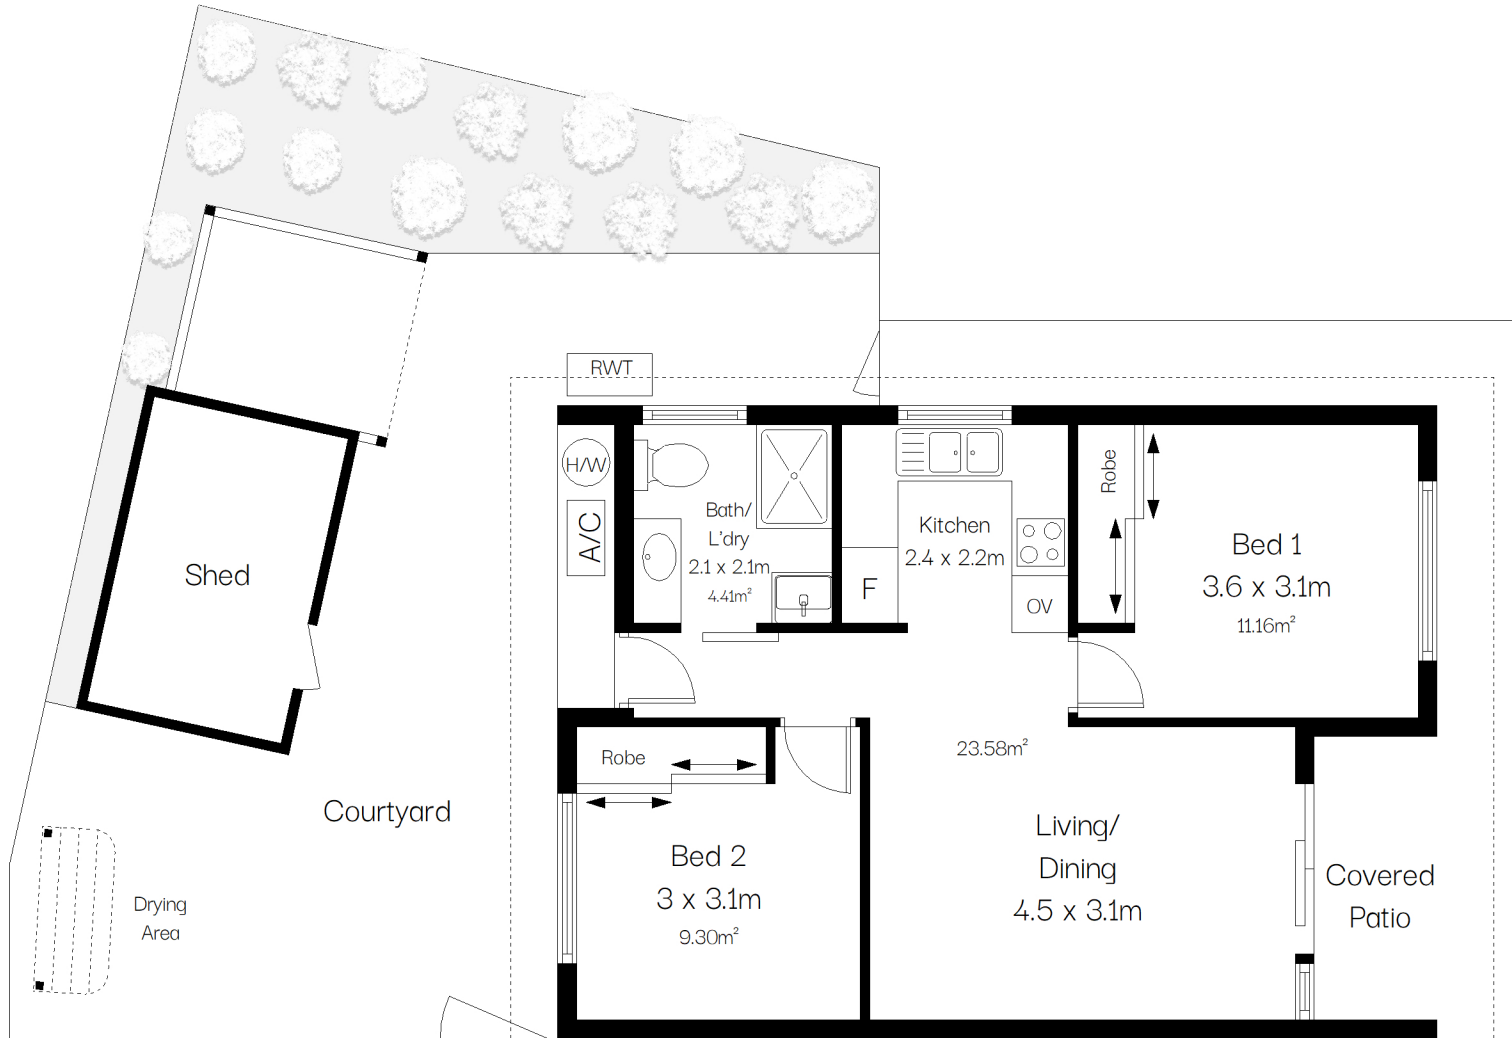

Para Vista

Retirement Living Units

SITE PLAN (NOT TO SCALE)

Para Vista - 2 Bedroom + Garage
(Sample only)

Scale in metres. Indicative only. Dimensions are approximate. All information contained herein is gathered from sources we believe to be reliable. However we cannot guarantee its accuracy and interested persons should rely on their own enquiries.

Para Vista - 2 Bedroom

(Sample only)

Scale in metres. Indicative only. Dimensions are approximate. All information contained herein is gathered from sources we believe to be reliable. However we cannot guarantee its accuracy and interested persons should rely on their own enquiries.

2 1 0