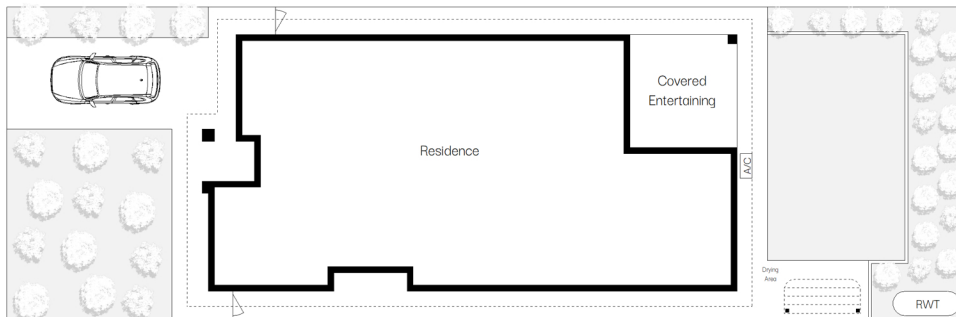

Para Vista - 2 Bedroom + Garage
(Sample only)