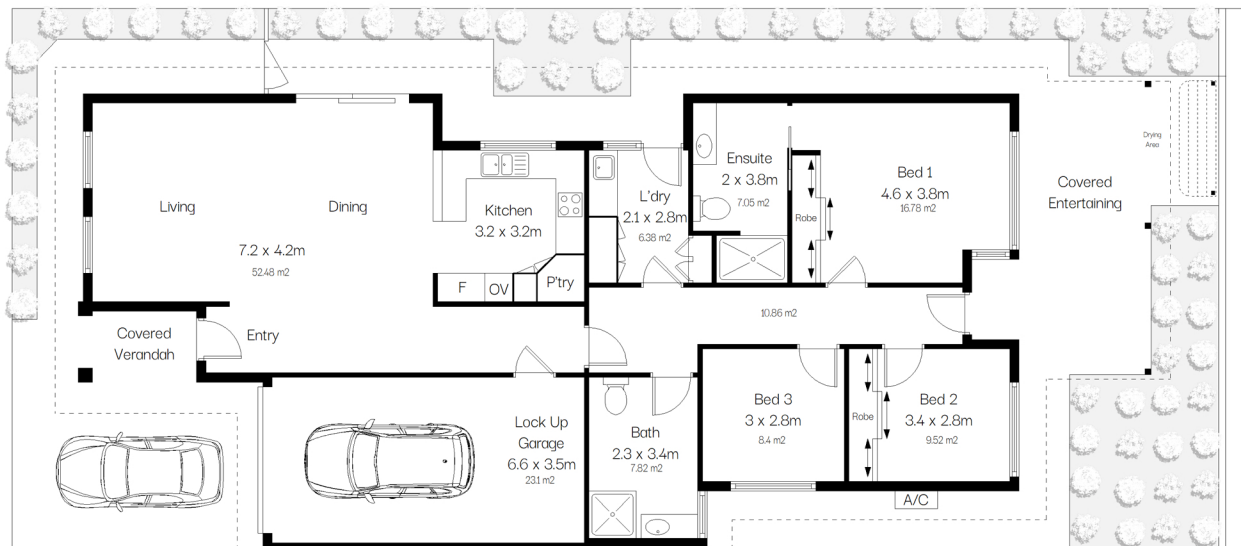

Fullarton - 2 Bedroom + Garage
(Sample only)

Fullarton - 3 Bedroom + Garage
(Sample only)

3 2 1