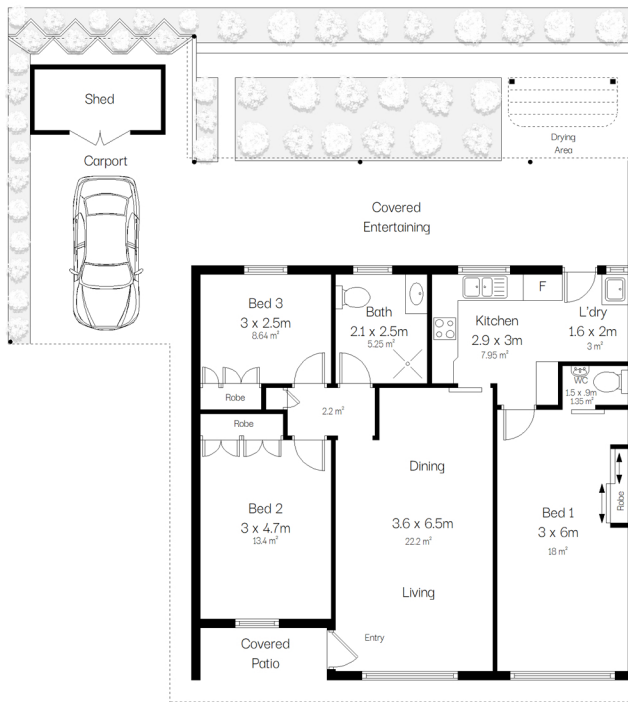

Fullarton - 3 Bedroom + Carport
(Sample only)